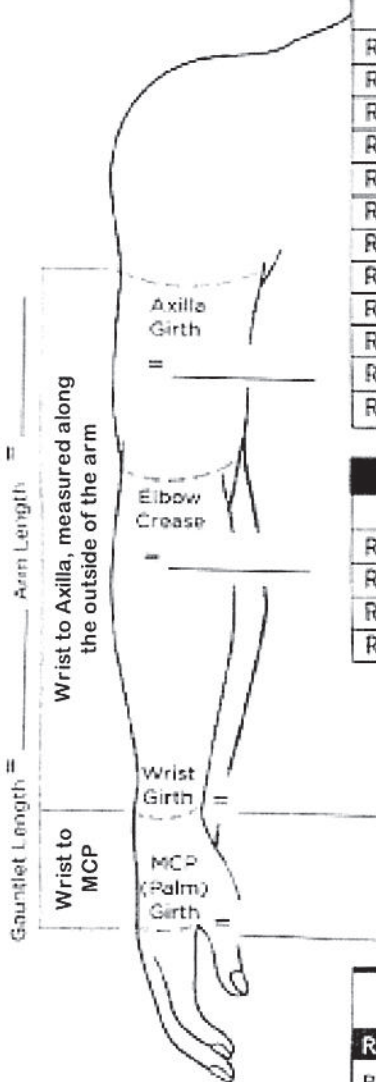

## UPPER EXTREMITY SIZING FORM

All sizes in centimeters

READYWRAP ARM			SIZING		
Item Code	Item Desc.	Length	Wrist	Elbow	Axilla
RW-UE-CG-S43	Short Small	43	13.5 - 17.0	19.0 - 26.0	22.0 - 29.0
RW-UE-CG-M43	Short Medium	43	15.5 - 20.0	24.0 - 33.0	26.0 - 36.0
RW-UE-CG-L43	Short Large	43	17.5 - 23.0	29.0 - 40.0	31.0 - 43.0
RW-UE-CG-XL43	Short X-Large	43	17.5 - 23.0	30.0 - 43.0	36.0 - 50.0
RW-UE-CG-S46	Average Small	46	13.5 - 17.0	19.0 - 26.0	22.0 - 29.0
RW-UE-CG-M46	Average Medium	46	15.5 - 20.0	24.0 - 33.0	26.0 - 36.0
RW-UE-CG-L46	Average Large	46	17.5 - 23.0	29.0 - 40.0	31.0 - 43.0
RW-UE-CG-XL46	Average X-Large	46	17.5 - 23.0	30.0 - 43.0	36.0 - 50.0
RW-UE-CG-S49	Tall Small	49	13.5 - 17.0	19.0 - 26.0	22.0 - 29.0
RW-UE-CG-M49	Tall Medium	49	15.5 - 20.0	24.0 - 33.0	26.0 - 36.0
RW-UE-CG-L49	Tall Large	49	17.5 - 23.0	29.0 - 40.0	31.0 - 43.0
RW-UE-CG-XL49	Tall X-Large	49	17.5 - 23.0	30.0 - 43.0	36.0 - 50.0

READYWRAP GAUNTLET			SIZING	
Item Code	Item Desc.	Length	Palm	Wrist
RW-UE-BC-L/R-S	Left/Right Small	13	18.0 - 20.0	13.5 - 17.0
RW-UE-BC-L/R-M	Left/Right Med.	14	20.0 - 22.0	15.5 - 20.0
RW-UE-BC-L/R-L	Left/Right Large	15	22.0 - 24.0	17.5 - 23.0
RW-UE-BC-L/R-XL	Left/Right X-Large	16	24.0 - 26.0	19.5 - 26.0